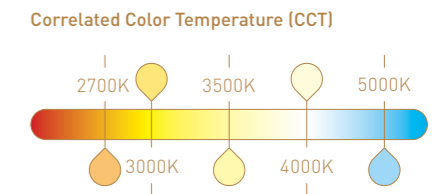

 Dimmable	 5 Years Limited Warranty	 High Color Rendering (CRI > 90)	 Wet Location
---	--	---	---

Correlated Color Temperature (CCT)

Trim Option

Item Number	Watts	Lumens	Efficacy (lm/W)	Dimmable	Life Span (Hr)	Trim Size (Inch)	CRI	MOL (Inch)	MOD (Inch)	Weight (Lb)
HT-US-G2Y5CD48.5W-927-21ZZ-V1	8.5	765	90	Y	50000	4	90	3.11	5.09	0.42
HT-US-G2Y5CD612.5W-927-21ZZ-V1	12.5	1125	90	Y	50000	6	90	3.23	7.32	0.68
HT-US-G2Y5CD48.5W-927-11ZZ-V1	8.5	765	90	Y	50000	4	90	3.11	5.09	0.42
HT-US-G2Y5CD612.5W-927-11ZZ-V1	12.5	1125	90	Y	50000	6	90	3.23	7.32	0.68

CCT Selectable Square Downlight Retrofit

FEATURES

- E26/GU24 Socket
- 120V Input, 50/60Hz
- PF >0.9 - CRI>90
- High transmission frosted PC lens to reduce glare
- Square design meet your needs for different architecture and structure
- White tunable in 5 discrete color temperatures 27K/30K/35K/40K/50K, can be changed before, during or after installation
- 5 years limited warranty
- Smooth dimming feature and compatible with a wide variety of dimmers
- ETL Energy Star and CEC qualify