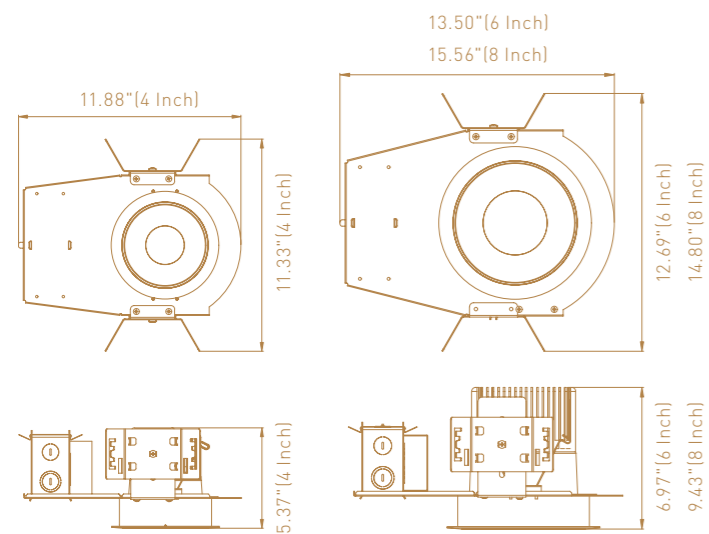

NEW Construction Commercial Recessed Downlight

FEATURES

- Heavy-gauge galvanized steel housing provides a secure mounting platform for the electrical components and protects the optical assembly.
- Universal mounting brackets adjust vertically and accept L-BAR interlocking, expandable c-channel hanger bars which are supplied standard.
- Engineered heat sink provides passive cooling for optimum heat management of the LED engine.
- 120-277V Input, 50/60Hz
- PF>0.9 - CRI>80
- Available in wide range of color temperature from 2700K-5000K
- 5 years limited warranty
- 0-10V smooth dimming feature and compatible with a wide

 Dimmable	 5 Years Limited Warranty	 120-277V Universal Voltage	 New Product