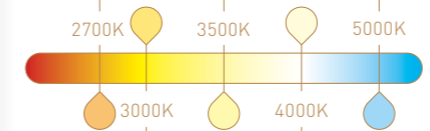

CCT Selectable Round Downlight Retrofit

FEATURES

- E26/GU24 Socket
- 120V Input, 50/60Hz
- PF >0.9 - CRI >90
- High transmission frosted PC lens to reduce glare
- Flat and baffle trims offer different visual effects
- White tunable in 5 discrete color temperatures 27K/30K/35K/40K/50K, can be changed before, during or after installation
- 5 years limited warranty
- Smooth dimming feature and compatible with a wide variety of dimmers
- ETL, Energy Star and CEC qualify

 Dimmable	 5 Years Limited Warranty	 High Color Rendering (CRI > 90)	 Wet Location
---	--	---	---

Correlated Color Temperature (CCT)

Trim Option

Item Number	Watts	Lumens	Efficacy (lm/W)	Dimmable	Life Span (Hr)	Trim Size (Inch)	CRI	MOL (Inch)	MOD (Inch)	Weight (Lb)
HT-US-G2Y5CD48.5W-927-21ZZ-V1	8.5	765	90	Y	50000	4	90	3.11	5.09	0.42
HT-US-G2Y5CD612.5W-927-21ZZ-V1	12.5	1125	90	Y	50000	6	90	3.23	7.32	0.68
HT-US-G2Y5CD48.5W-927-11ZZ-V1	8.5	765	90	Y	50000	4	90	3.11	5.09	0.42
HT-US-G2Y5CD612.5W-927-11ZZ-V1	12.5	1125	90	Y	50000	6	90	3.23	7.32	0.68