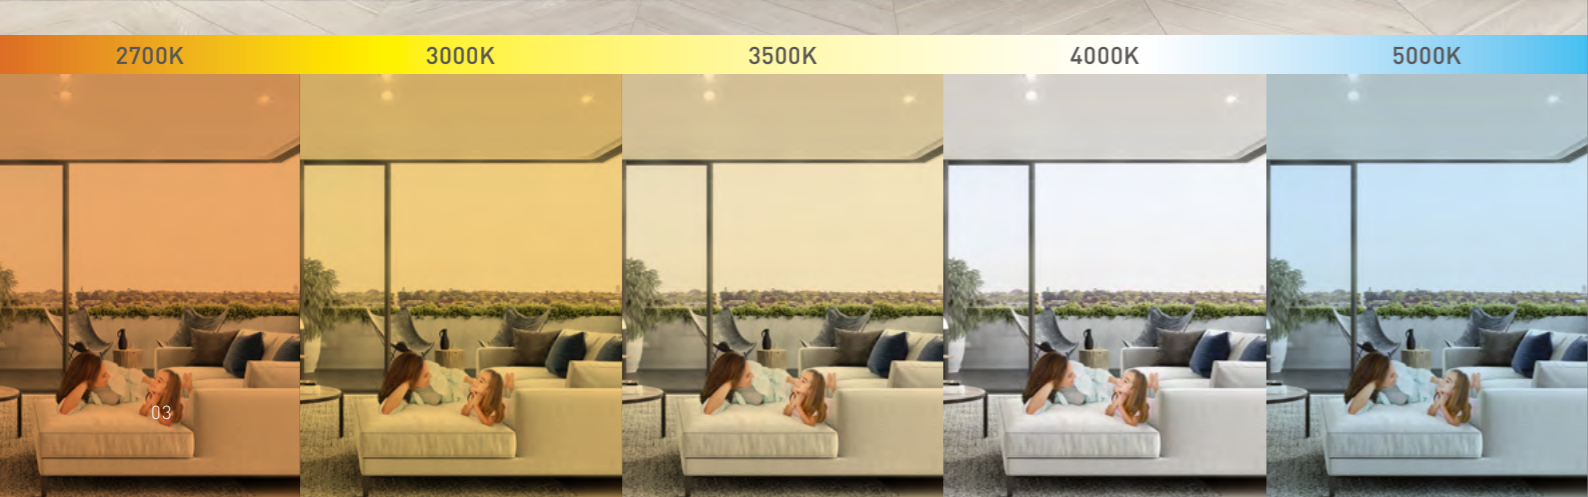

CCT Selectable Round Downlight Retrofit