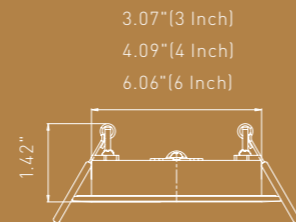

LED Slim Recessed Downlight Baffle

FEATURES

- Die cast aluminum housing routes heat away from electrical components
- 120V Input, 50/60Hz
- PF >0.9 - CRI 90 options
- High quality PMMA light guide plate creates uniform light, edge to edge, for every lit spaces
- Available in wide range of color temperature in 2700K-5000K
- 5 years limited warranty
- Smooth dimming feature and compatible with a wide variety of dimmers
- ETL, Energy Star and CEC qualify