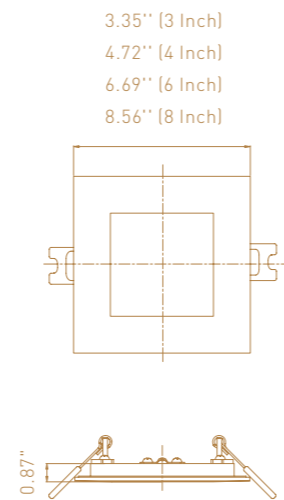

CCT Selectable Slim Recessed

FEATURES

- Die cast aluminum housing routes heat away from electrical components
- 120V Input, 50/60Hz
- PF >0.9 - CRI 80/90 options
- High quality PMMA light guide plate creates uniform light, edge to edge, for every lit spaces
- White tunable in 5 discrete color temperatures 27K/30K/35K/40K/50K, can be changed before, during or after installation
- 5 years limited warranty
- Smooth dimming feature and compatible with a wide variety of dimmers
- ETL, Energy Star and CEC qualify

Dimmable

5 Years
Limited Warranty

High Color Rendering
(CRI>90)

New Product

Correlated Color Temperature (CCT)

Item Number	Watts	Lumens	Efficacy(lm/W)	Dimmable	Life Span(Hr)	Trim Size(Inch)	CRI	MOL(Inch)	MOD(Inch)	Weight(Lb)
HT-G65USSD3-C06-27S-ZZ	6	400/370	67/62	Y	50000	3	80/90	0.87	3.35	0.60
HT-G65USSD3-C08-27S-ZZ	8	540/500	68/63	Y	50000	3	80/90	0.87	3.35	0.60
HT-G65USSD4-C10-27S-ZZ	10	750/650	75/65	Y	50000	4	80/90	0.87	4.72	0.86
HT-G65USSD4-C12-27S-ZZ	12	950/850	79/71	Y	50000	4	80/90	0.87	4.72	0.86
HT-G65USSD6-C12-27S-ZZ	12	1000/900	83/75	Y	50000	6	80/90	0.87	6.69	1.21
HT-G65USSD6-C15-27S-ZZ	15	1200/1100	80/73	Y	50000	6	80/90	0.87	6.69	1.21
HT-G65USSD8-C18-27S-ZZ	18	1600/1500	89/83	Y	50000	8	80/90	0.87	8.56	1.76