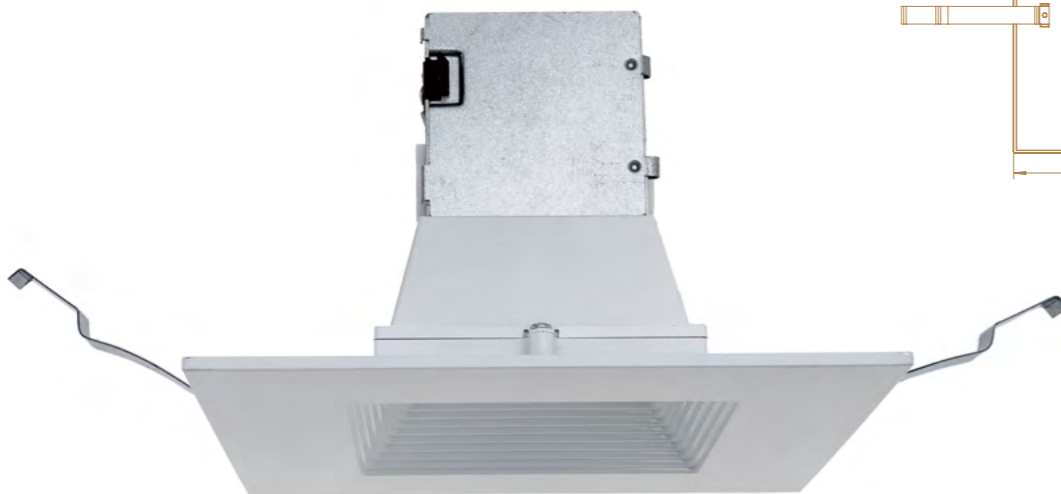

5.00" (4Inch)
7.32" (6Inch)