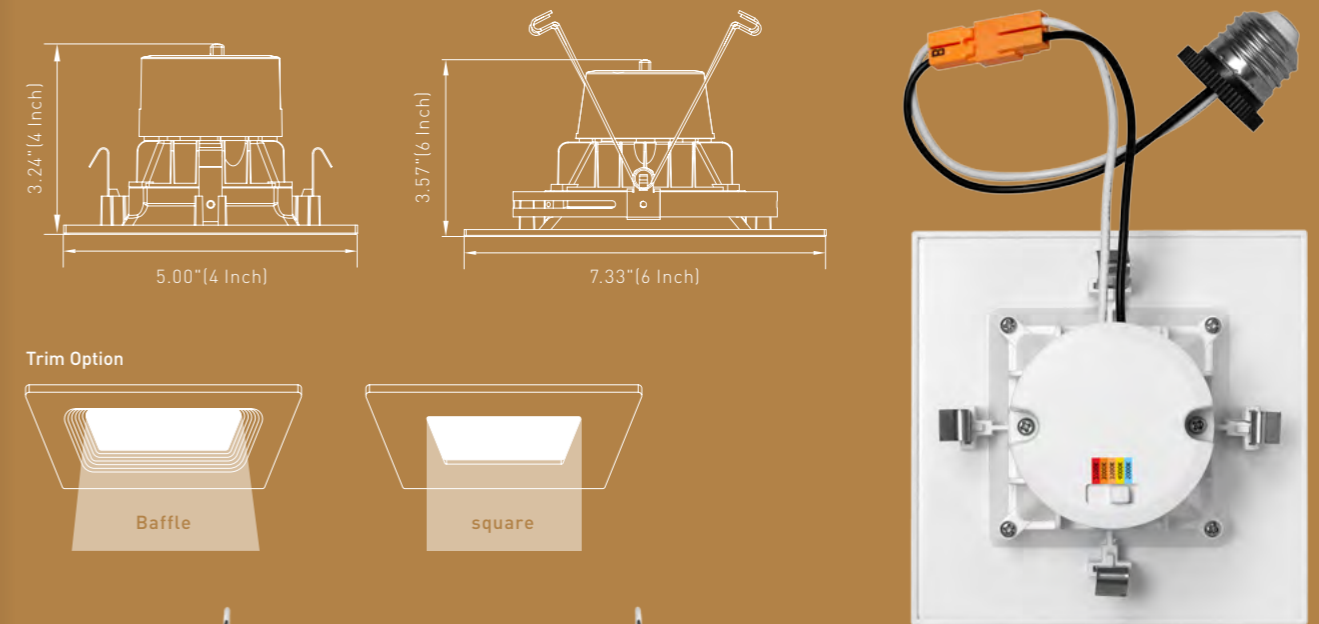

CCT Selectable Square Downlight Retrofit

FEATURES

- E26/GU24 Socket
- 120V Input, 50/60Hz
- PF >0.9 - CRI>90
- High transmission frosted PC lens to reduce glare
- Square design meet your needs for different architecture and structure
- White tunable in 5 discrete color temperatures 27K/30K/35K/40K/50K, can be changed before, during or after installation
- 5 years limited warranty
- Smooth dimming feature and compatible with a wide variety of dimmers
- ETL Energy Star and CEC qualify