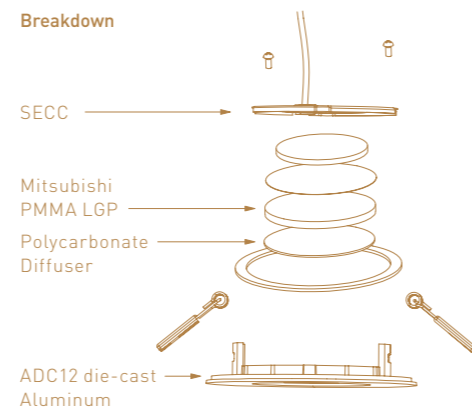

LED Slim Recessed Downlight

FEATURES

- Die cast aluminum housing routes heat away from electrical components
- 120V Input, 50/60Hz
- PF >0.9 - CRI 80/90 options
- High quality PMMA light guide plate creates uniform light, edge to edge, for every lit spaces
- Available in wide range of color temperature in 2700K- 5000K
- 5 years limited warranty
- Smooth dimming feature and compatible with a wide variety of dimmers
- ETL, Energy Star and CEC qualify

Item Number	Watts	Lumens	Efficacy(lm/W)	Dimmable	Life Span(Hr)	Trim Size(Inch)	CRI	MOL(Inch)	MOD(Inch)	Weight(Lb)
HT-G6USSD3-C08-XXS-ZZ	8	540/500	67/62	Y	50000	3	80/90	0.87	3.35	0.60
HT-G6USSD4-C10-XXS-ZZ	10	750/650	75/65	Y	50000	4	80/90	0.87	4.72	0.86
HT-G6USSD6-C12-XXS-ZZ	12	1000/900	83/75	Y	50000	6	80/90	0.87	6.69	1.21
HT-G6USSD8-C18-XXS-ZZ	18	1600/1500	89/83	Y	50000	8	80/90	0.87	8.56	1.75

Item Number	Watts	Lumens	Efficacy(lm/W)	Dimmable	Life Span(Hr)	Trim Size(Inch)	CRI	MOL(Inch)	MOD(Inch)	Weight(Lb)
HT-G6URRD3-C08-XXS-ZZ	8	540/500	67/62	Y	50000	3	80/90	0.87	3.78	0.75
HT-G6URRD4-C10-XXS-ZZ	10	750/650	75/65	Y	50000	4	80/90	0.87	4.72	0.86
HT-G6URRD6-C12-XXS-ZZ	12	1000/900	80/75	Y	50000	6	80/90	0.87	6.69	1.13
HT-G6URRD8-C18-XXS-ZZ	18	1600/1500	85/83	Y	50000	8	80/90	0.87	8.56	1.66

Dimmable

5 Years
Limited Warranty

High Color Rendering
(CRI>90)

Wet Location