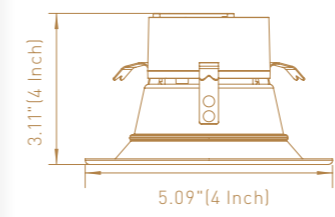

Dimmable	 5 Years Limited Warranty	 High Color Rendering (CRI > 90)	 Wet Location