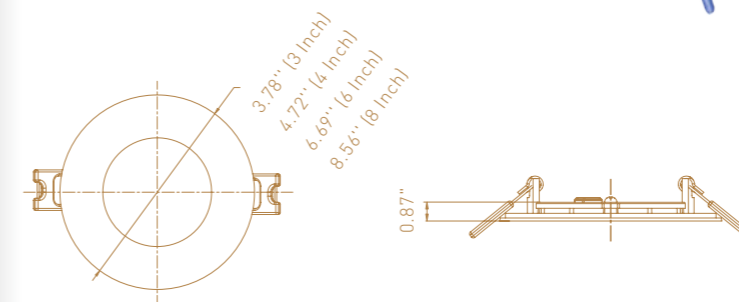

Item Number	Watts	Lumens	Efficacy(lm/W)	Dimmable	Life Span(Hr)	Trim Size(Inch)	CRI	MOL(Inch)	MOD(Inch)	Weight(Lb)
HT-G65URRD3-C06-27S-ZZ	6	400/370	67/62	Y	50000	3	80/90	0.87	3.78	0.75
HT-G65URRD3-C08-27S-ZZ	8	540/500	68/63	Y	50000	3	80/90	0.87	3.78	0.75
HT-G65URRD4-C10-27S-ZZ	10	750/650	75/65	Y	50000	4	80/90	0.87	4.72	0.86
HT-G65URRD4-C12-27S-ZZ	12	950/850	79/71	Y	50000	4	80/90	0.87	4.72	0.86
HT-G65URRD6-C12-27S-ZZ	12	1000/900	83/75	Y	50000	6	80/90	0.87	6.69	1.13
HT-G65URRD6-C15-27S-ZZ	15	1200/1100	80/73	Y	50000	6	80/90	0.87	6.69	1.13
HT-G65URRD8-C18-27S-ZZ	18	1600/1500	89/83	Y	50000	8	80/90	0.87	8.56	1.61