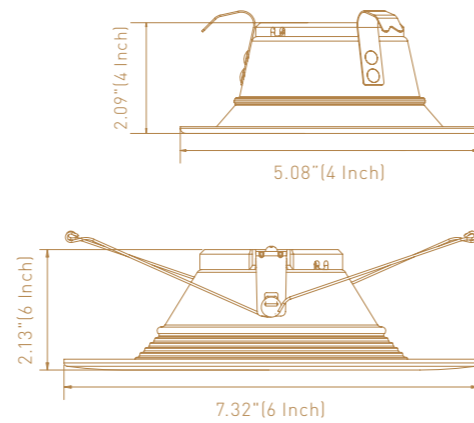

DOB Downlight Retrofits

FEATURES

- E26/GU24 Socket
- 120V Input, 50/60Hz
- PF >0.9 - CRI >80
- High transmission frosted PC lens
- Driver on Board Solution
- Available in wide range of color temperature in 2700K-5000K
- 5 years limited warranty
- Smooth dimming feature and compatible with a wide variety of dimmers
- UL Classification for damp locations usage

Item Number	Watts	Lumens	Efficacy(lm/W)	Dimmable	Life Span(Hr)	Trim Size(Inch)	CRI	MOL(Inch)	MOD(Inch)	Weight(Lb)
HT-VEAD4-R10W-XX2HL-CC	10	600	60	Y	50000	4	80	2.09	5.08	0.37
HT-VEAD6-R11W-XX2HL-CC	11	750	68	Y	50000	6	80	2.13	7.32	0.61

LED Disk Downlight Retrofits

FEATURES

- E26/GU24 Socket
- 120V Input, 50/60Hz
- PF >0.9 - CRI >90
- High transmission frosted PC lens to reduce glare
- Universal surface mount, fits most J-box and recessed housings
- Available in wide range of color temperature in 2700K-5000K
- 5 years limited warranty
- Smooth dimming feature and compatible with a wide variety of dimmers
- UL Classification for damp locations usage
- Energy Star and CEC qualify