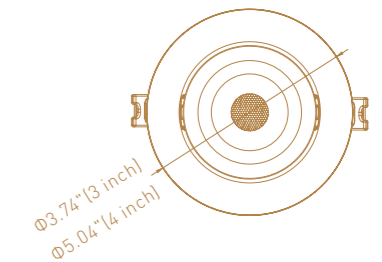

Dimmable

5 Years Limited Warranty

High Color Rendering (CRI>90)

Wet Location

Item Number	Watts	Lumens	Efficacy(lm/W)	Dimmable	Life Span(Hr)	Trim Size(Inch)	CRI	MOL(Inch)	MOD(Inch)	Weight(Lb)
HT-G4URRD3-C06-XXS-ZZ	6	370	65	Y	50000	3	90	1.30	3.74	0.82
HT-G4URRD4-C09-XXS-ZZ	9	540	60	Y	50000	4	90	1.73	5.04	1.21