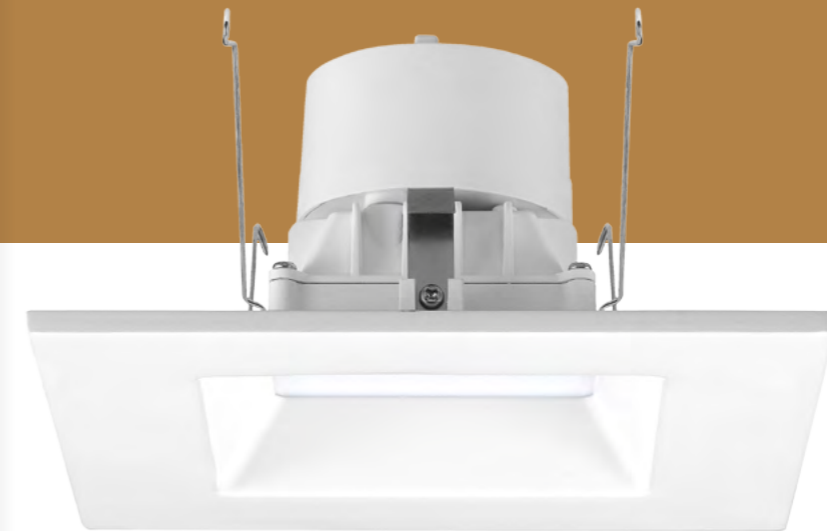

CCT Selectable Round Downlight Retrofit

FEATURES

- E26/GU24 Socket
- 120V Input, 50/60Hz
- PF >0.9 - CRI >90
- High transmission frosted PC lens to reduce glare
- Flat and baffle trims offer different visual effects
- White tunable in 5 discrete color temperatures 27K/30K/35K/40K/50K, can be changed before, during or after installation
- 5 years limited warranty
- Smooth dimming feature and compatible with a wide variety of dimmers
- ETL, Energy Star and CEC qualify

CCT Selectable Square Downlight Retrofit

FEATURES

- E26/GU24 Socket
- 120V Input, 50/60Hz
- PF >0.9 - CRI>90
- High transmission frosted PC lens to reduce glare
- Square design meet your needs for different architecture and structure
- White tunable in 5 discrete color temperatures 27K/30K/35K/40K/50K, can be changed before, during or after installation
- 5 years limited warranty
- Smooth dimming feature and compatible with a wide variety of dimmers
- ETL Energy Star and CEC qualify