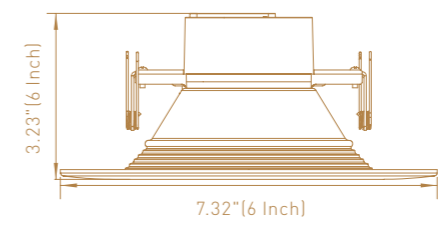

FEATURES

- E26/GU24 Socket
- 120V Input, 50/60Hz
- PF >0.9 - CRI >90
- High transmission frosted PC lens to reduce glare
- Flat and baffle trims offer different visual effects
- White tunable in 5 discrete color temperatures 27K/30K/35K/40K/50K, can be changed before, during or after installation
- 5 years limited warranty
- Smooth dimming feature and compatible with a wide variety of dimmers
- ETL, Energy Star and CEC qualify

 Dimmable	 5 Years Limited Warranty	 High Color Rendering (CRI > 90)	 Wet Location