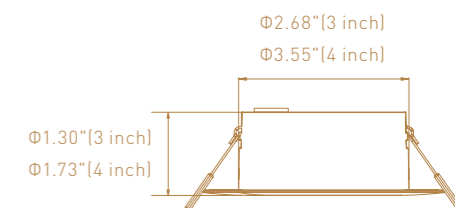

Dimmable

5 Years Limited Warranty

High Color Rendering (CRI>90)

Wet Location

Item Number	Watts	Lumens	Efficacy(lm/W)	Dimmable	Life Span(Hr)	Trim Size(Inch)	CRI	MOL(Inch)	MOD(Inch)	Weight(Lb)
HT-G4URRD3-C06-XXS-ZZ	6	370	65	Y	50000	3	90	1.30	3.74	0.82
HT-G4URRD4-C09-XXS-ZZ	9	540	60	Y	50000	4	90	1.73	5.04	1.21